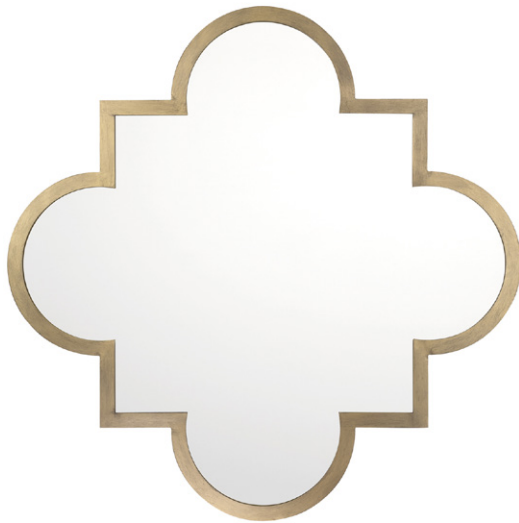

M343401

MIRROR METAL MIRROR

Brushed Gold

UPC: 841224000342

Available Finishes: Brushed Gold (BG)

DIMENSIONS

Dimensions: 33.75"W x 33.75"H x 1"E

Product Weight: 19.5 lbs.

Mirror Inside Dimensions: 31.5"W x 31.5"H

UL Rating: None

SHIPPING INFORMATION

Carton Dimensions: 38.25"W x 8.5"H x 38.25"L

Carton Weight: 30 lbs.

Shipping Method: LTL Only

GLASS DESCRIPTION

Beveled Mirror