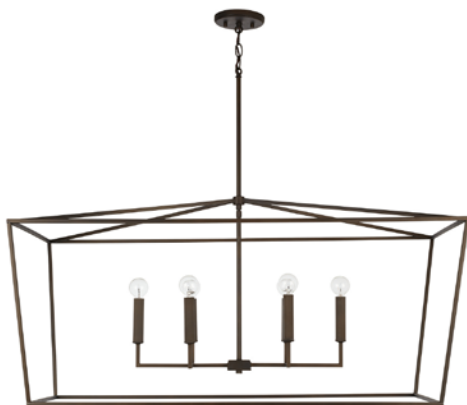

# 837661OR

## THEA 6 LIGHT LINEAR CHANDELIER

Oil Rubbed Bronze

UPC: 841740149594

Available Finishes: AD (Aged Brass), MB (Matte Black), OR (Oil Rubbed Bronze), PN (Polished Nickel)

### DIMENSIONS

Fixture Dimensions: 42"W x 20.5"H x 19.75"E

Fixture Weight: 10.5 lbs.

Max. Hanging Height: 71.25"

Min. Hanging Height: 27.25"

12" Chain; 120" Wire

Rods Included: 6"(1), 12"(1) & 18"(1)L

Canopy: 5"W x 0.75"H