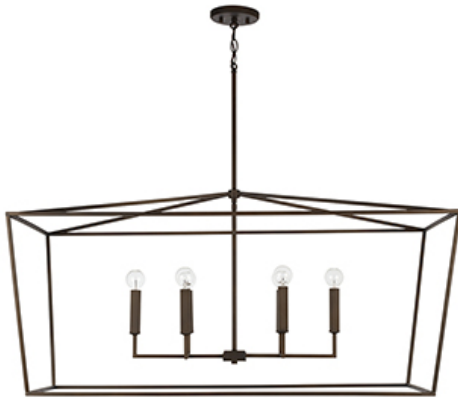

# 837661OR

## THEA 6 LIGHT ISLAND

Oil Rubbed Bronze

UPC: 841740149594

Available Finishes: Aged Brass (AD), Matte Black (MB), Mystic Sand (MS), Oil Rubbed Bronze (OR), Polished Nickel (PN)

### DIMENSIONS

Dimensions: 42"W x 20.5"H x 19.75"E

Fixture Body Height: 20.5"

Product Weight: 10.5 lbs.

Max. Hanging Height: 71.25"

Min. Hanging Height: 27.25"

Includes 6"(1), 12"(1) & 18"(1) Removable Rods

12" Chain; 120" Wire

Canopy: 5"W x 0.75"H