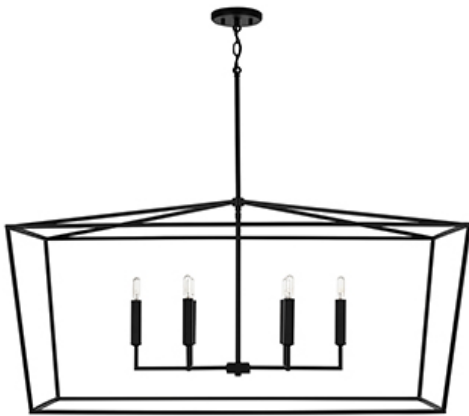

## THEA 6 LIGHT ISLAND

Matte Black

UPC: 841740149600

Available Finishes: Aged Brass (AD), Matte Black (MB), Mystic Sand (MS), Oil Rubbed Bronze (OR), Polished Nickel (PN)

### DIMENSIONS

Dimensions: 42"W x 20.5"H x 19.75"E

Fixture Body Height: 20.5"

Product Weight: 10.5 lbs.

Max. Hanging Height: 71.25"

Min. Hanging Height: 27.25"

Includes 6"(1), 12"(1) & 18"(1) Removable Rods

12" Chain; 120" Wire

Canopy: 5"W x 0.75"H