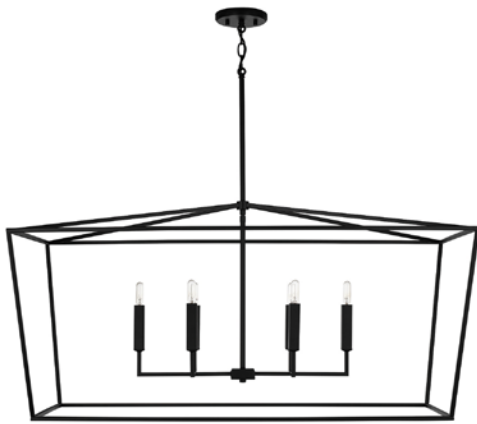

837661MB

THEA 6 LIGHT LINEAR CHANDELIER

Matte Black

UPC: 841740149600

Available Finishes: AD (Aged Brass), MB (Matte Black), OR (Oil Rubbed Bronze), PN (Polished Nickel)

DIMENSIONS

Fixture Dimensions: 42"W x 20.5"H x 19.75"E

Fixture Weight: 10.5 lbs.

Max. Hanging Height: 71.25"

Min. Hanging Height: 27.25"

12" Chain; 120" Wire

Rods Included: 6"(1), 12"(1) & 18"(1)L

Canopy: 5"W x 0.75"H

LAMPING INFORMATION

Lamping: 6 - 60 Watt E12 Candelabra

No. of Sockets: 6

Max. Wattage Per Bulb: 60

Socket Base: Candelabra

Bulb Included: No

Recommended Bulb: T6

Voltage: 120V

UL Rating: UL listed. Rated for Dry locations.

SHIPPING INFORMATION