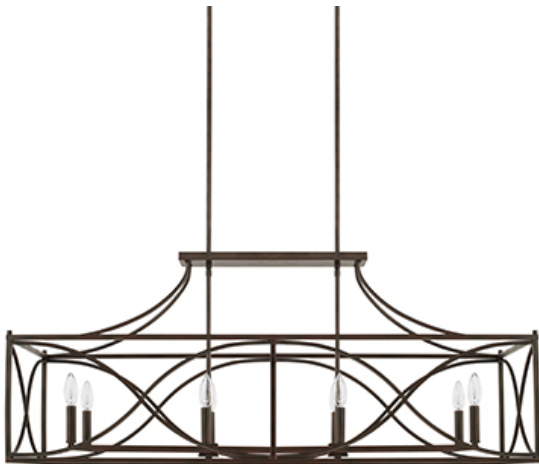

829181NG

TYBEE 8 LIGHT ISLAND

Nordic Grey

UPC: 841740127547

Available Finishes: Nordic Grey (NG)

DIMENSIONS

Dimensions: 45.75"W x 19.5"H x 15.75"E

Fixture Body Height: 19.5"

Product Weight: 22.5 lbs.

Max. Hanging Height: 72.5"

Min. Hanging Height: 24.5"

Includes 6"(2), 12"(2) & 18"(2) Removable Rods

12" Chain; 120" Wire

Canopy: 5"W x 0.75"H x 17.25"L

LAMPING INFORMATION

Lamping: 8 - 60 Watt E12 Candelabra