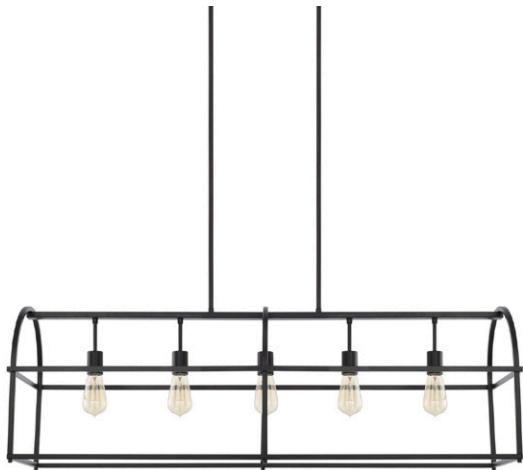

825751MB

5 LIGHT ISLAND

Matte Black

UPC: 841740128919

Available Finishes: Aged Brass (AD), Brushed Nickel (BN),
Bronze (BZ), Matte Black (MB)

DIMENSIONS

Dimensions: 45.75"W x 15.25"H x 13.75"E

Fixture Body Height: 15.25"

Product Weight: 15.5 lbs.

Max. Hanging Height: 60"

Min. Hanging Height: 25.25"

Includes 6"(4) & 12"(4) Removable Rods
6" Chain; 72" Wire

Canopy: 5"W x 1"H x 16"L

LAMPING INFORMATION

Lamping: 5 - 100 Watt E26 Medium

No. of Sockets: 5

Max Wattage Per Bulb: 100W

Socket Base: E26 Medium

Dimmable: Yes

Bulbs Included: No

Recommended Bulb(s): ST18

UL Rating: Dry

SHIPPING INFORMATION

Carton Dimensions: 16.5"W x 6.5"H x 51.5"L

Carton Weight: 19 lbs.

Shipping Method: Standard Ground

Designed in Atlanta. Manufactured in China.

JOB/LOCATION: _____

QUANTITY: _____

NOTES: _____

HOMEPLACE
by Capital Lighting Fixture Co.
LIGHTING