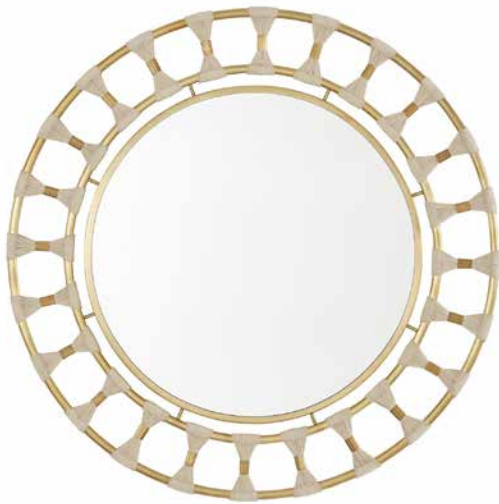

# 741102MM

## MIRROR DECORATIVE MIRROR

Bleached Natural Rope and Patinaed Brass

UPC: 841740157339

Available Finishes: NP (Bleached Natural Rope and Patinaed Brass)

## DIMENSIONS

Fixture Dimensions: 34.5"W x 34.5"H x 1"E

Fixture Weight: 15 lbs.

22.5"W x 22.5"H