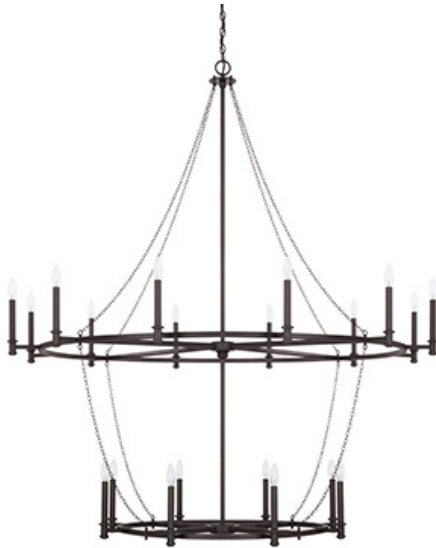

528702BI

LANCASTER 20 LIGHT CHANDELIER

Black Iron

UPC: 841740126755

Available Finishes: Black Iron (BI)

DIMENSIONS

Dimensions: 60"W x 67.75"H

Fixture Body Height: 67.75"

Product Weight: 36 lbs.

Max. Hanging Height: 193.75"

Min. Hanging Height: 71.75"

120" Chain; 180" Wire

Canopy: 5"W x 0.75"H

LAMPING INFORMATION

Lamping: 20 - 60 Watt E12 Candelabra

No. of Sockets: 20

Max Wattage Per Bulb: 60W

Socket Base: E12 Candelabra

Dimmable: Yes

Bulbs Included: No

Recommended Bulb(s): B10

UL Rating: Dry

SHIPPING INFORMATION

Carton Dimensions: 60.75"W x 12"H x 60.75"L