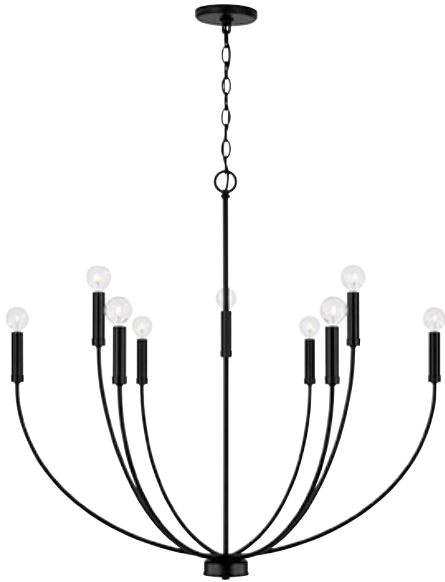

## ANSLEY 9 LIGHT CHANDELIER

Matte Black

UPC: 841740176620

Available Finishes: AD (Aged Brass), BN (Brushed Nickel), MB (Matte Black)

### DIMENSIONS

Fixture Dimensions: 35.25"W x 32.5"H

Fixture Weight: 8.75 lbs.

Max. Hanging Height: 158.5"

Min. Hanging Height: 36.5"

120" Chain; 144" Wire

Canopy: 5"W x 0.75"H