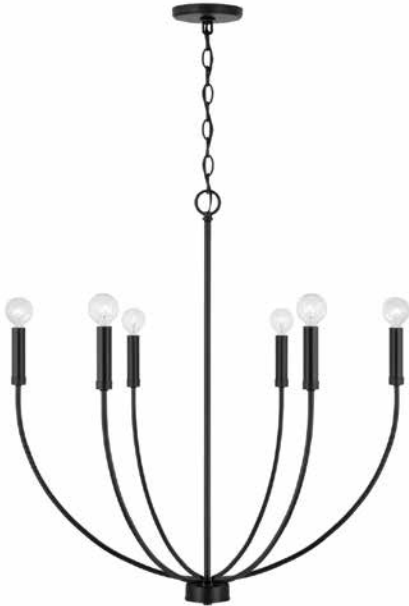

452161MB

ANSLEY 6 LIGHT CHANDELIER

Matte Black

UPC: 841740176583

Available Finishes: AD (Aged Brass), BN (Brushed Nickel), MB (Matte Black)

DIMENSIONS

Fixture Dimensions: 30.25"W x 29.5"H

Fixture Weight: 6.25 lbs.

Max. Hanging Height: 155.5"

Min. Hanging Height: 33.5"

120" Chain; 144" Wire

Canopy: 5"W x 0.75"H

LAMPING INFORMATION

Lamping: 6 - 60 Watt E12 Candelabra

No. of Sockets: 6

Max. Wattage Per Bulb: 60

Socket Base: Candelabra

Bulb Included: No

Recommended Bulb: B10

Voltage: 125V

UL Rating: UL listed. Rated for Dry locations.

SHIPPING INFORMATION

Carton Dimensions:

6"W x 21.25"H x 33.50"L