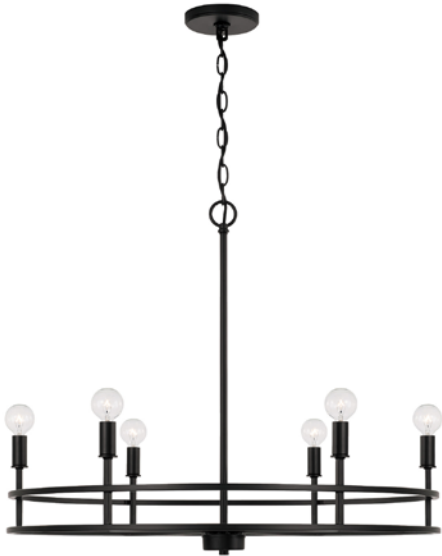

448761MB

FULLER 6 LIGHT CHANDELIER

Matte Black

UPC: 841740170987

Available Finishes: AD (Aged Brass), BN (Brushed Nickel), MB (Matte Black)

DIMENSIONS

Fixture Dimensions: 28"W x 23.75"H

Fixture Weight: 8 lbs.

Max. Hanging Height: 149.75"

Min. Hanging Height: 27.25"

120" Chain; 144" Wire

Canopy: 5"W x 0.75"H

LAMPING INFORMATION

Lamping: 6 - 60 Watt E12 Candelabra

No. of Sockets: 6

Max. Wattage Per Bulb: 60

Socket Base: Candelabra

Bulb Included: No

Recommended Bulb: G16

Voltage: 120V

UL Rating: UL listed. Rated for Dry locations.

SHIPPING INFORMATION

Carton Dimensions:

30.25"W x 9.25"H x 30.25"L