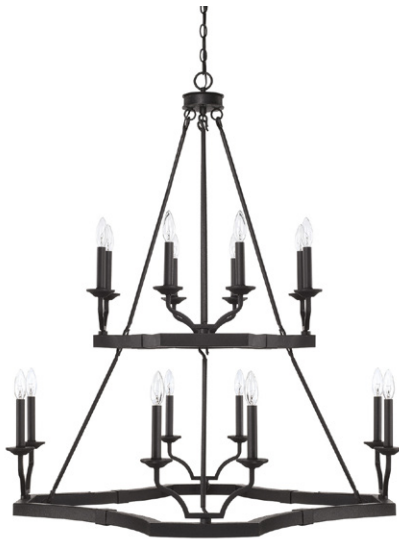

419801BI

RAVENWOOD 16 LIGHT CHANDELIER

Black Iron

UPC: 841740115414

Available Finishes: Black Iron (BI)

DIMENSIONS

Dimensions: 38.5"W x 45"H

Fixture Body Height: 45"

Product Weight: 25.5 lbs.

Max. Hanging Height: 171"

Min. Hanging Height: 49"

120" Chain; 180" Wire

Canopy: 5"W x 0.75"H

LAMPING INFORMATION

Lamping: 16 - 60 Watt E12 Candelabra

No. of Sockets: 16

Max Wattage Per Bulb: 60W

Socket Base: E12 Candelabra

Dimmable: Yes

Bulbs Included: No

Recommended Bulb(s): B10

Voltage: 120V

UL Rating: Dry

SHIPPING INFORMATION