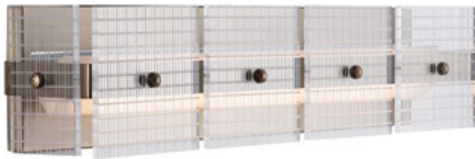

131111AD

DREW 1 LIGHT LED VANITY

Aged Brass

UPC: 841740139274

Available Finishes: Aged Brass (AD)

DIMENSIONS

Dimensions: 24"W x 5"H x 4.75"E

Product Weight: 6 lbs.

Backplate: 22.25"W x 5"H x 1"E

Junction: Ctr/Top: 2.5"; Ctr/Btm: 2.5"

LAMPING INFORMATION

Lamping: 1 Board | Lumens: 1064

Color Temperature: 3000 | CRI >>80

Volt/Wattage: 120V 50/60HZ/18W

Max Wattage Per Bulb: 18W

Socket Base: LED on Board

Dimmable: Yes

Recommended Bulb(s): LED

UL Rating: Damp

SHIPPING INFORMATION

Carton Dimensions: 9.5"W x 8"H x 27"L

Carton Weight: 7.5 lbs.

Shipping Method: Standard Ground