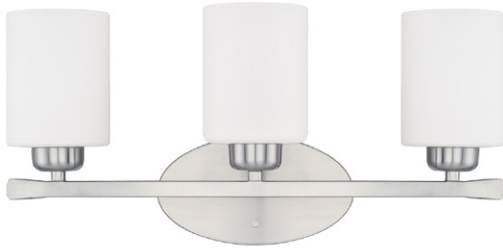

# 115231BN-338

## DIXON 3 LIGHT VANITY

Brushed Nickel

UPC: 841740105750

Available Finishes: Brushed Nickel (BN), Bronze (BZ)

### DIMENSIONS

Dimensions: 20.5"W x 9"H x 6.75"E

Product Weight: 3.5 lbs.

Backplate: 8.25"W x 4.5"H x 1"E

Junction: Ctr/Top: 2.25"; Ctr/Btm: 6.75"

### GLASS DESCRIPTION

Soft White Glass

Glass Dimensions: 4"W X 5.25"H

Designed in Atlanta. Manufactured in China.

---

JOB/LOCATION: \_\_\_\_\_

QUANTITY: \_\_\_\_\_

NOTES: \_\_\_\_\_