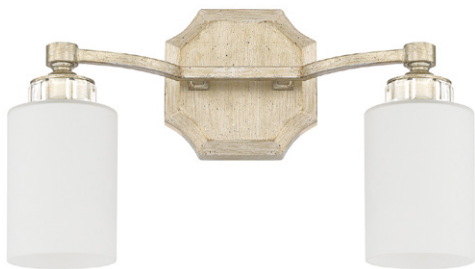

115021WG-375

OLIVIA 2 LIGHT VANITY

Winter Gold

UPC: 841740102971

Available Finishes: Winter Gold (WG)

DIMENSIONS

Dimensions: 17"W x 10.5"H x 6.25"E
Product Weight: 4.5 lbs.
Backplate: 6"W x 6"H x 1"E
Junction: Ctr/Top: 3"; Ctr/Btm: 7.5"

LAMPING INFORMATION

Lamping: 2 - 100 Watt E26 Medium
No. of Sockets: 2
Max Wattage Per Bulb: 100W
Socket Base: E26 Medium
Dimmable: Yes
Bulbs Included: No
Recommended Bulb(s): A19
Voltage: 120V
UL Rating: Damp

SHIPPING INFORMATION

Carton Dimensions: 12.25"W x 9.5"H x 19.5"L
Carton Weight: 6 lbs.
Shipping Method: Standard Ground

GLASS DESCRIPTION

Soft White Glass
Glass Dimensions: 4"W X 5.5"H

ADDITIONAL INFORMATION